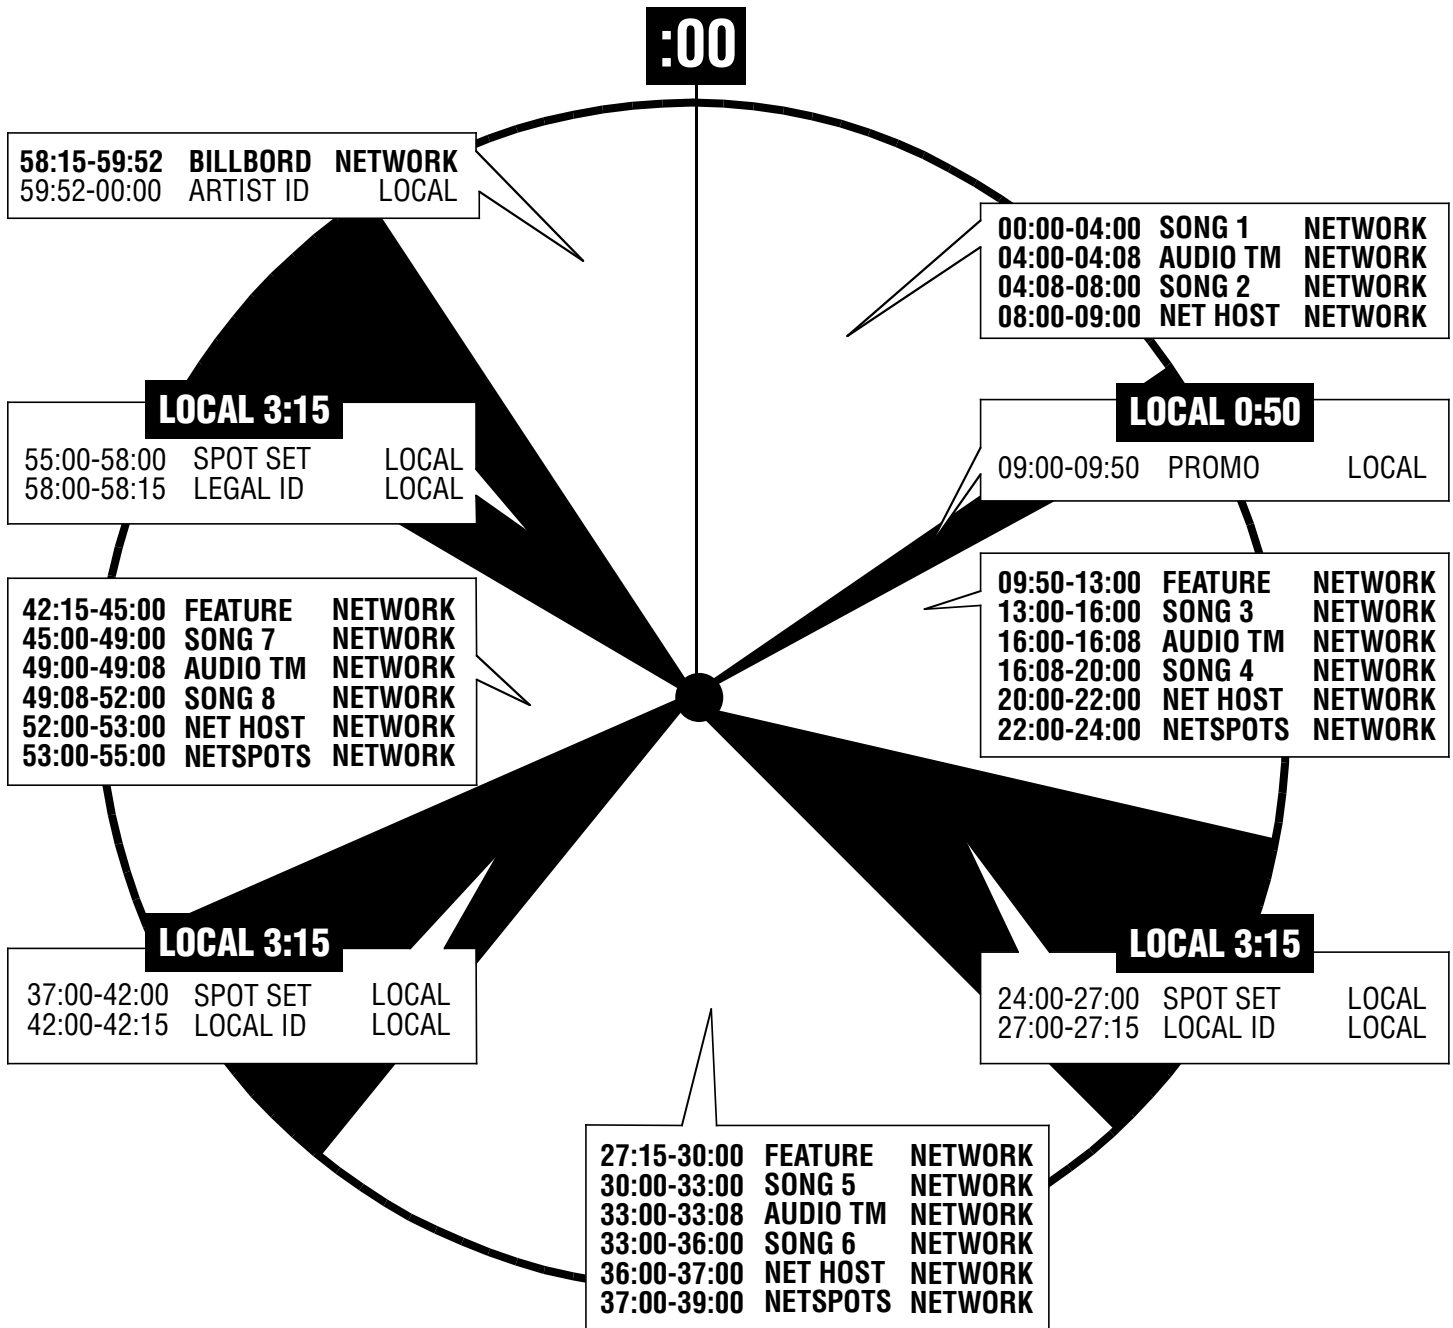

Knee Deep In Bluegrass

NETWORK SCHEDULE - HOURS 1 - 2

TM